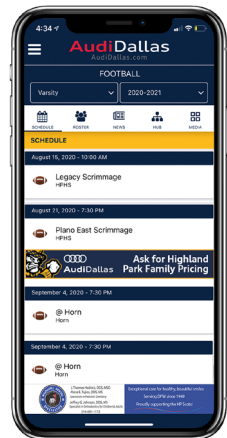

### 20 BANNER ADS

- 640 x 100 pixels
- RGB Color Mode
- Non-Animated, Flat Graphic
- .PNG saved at 72 DPI

### 10 SPORT SPECIFIC ADS\*

\*per sport

- 640 x 100 pixels
- RGB Color Mode
- Non-Animated, Flat Graphic
- .PNG saved at 72 DPI

Presenting Sponsor

Header Ad

Banner Ad

Sport Specific Ad

■ Note: Ads are subject to available inventory