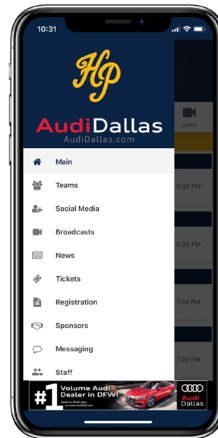

### 3 HEADER ADS

- 1024 x 256 pixels
- RGB Color Mode
- Non-Animated, Flat Graphic
- .PNG saved at 72 DPI

### 20 BANNER ADS

- 640 x 100 pixels
- RGB Color Mode
- Non-Animated, Flat Graphic
- .PNG saved at 72 DPI

### 10 SPORT SPECIFIC ADS\*

\*per sport

- 640 x 100 pixels
- RGB Color Mode
- Non-Animated, Flat Graphic
- .PNG saved at 72 DPI

Presenting Sponsor

Header Ad

Banner Ad

Sport Specific Ad

■ Note: Ads are subject to available inventory